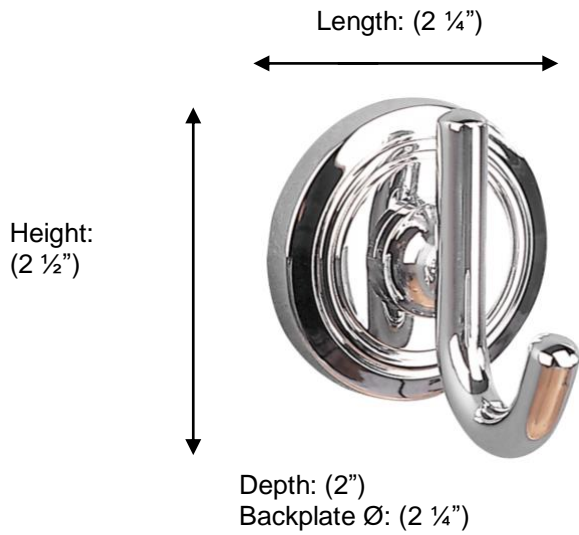

### M8022 Single Hook

**Description:**  
Single Hook

**Finishes:**

- CR – Chrome
- NI – Polished Nickel

**Material:**  
Brass

**Method of Attachment:**  
Direct to wall

**Country of Origin:**

United Kingdom